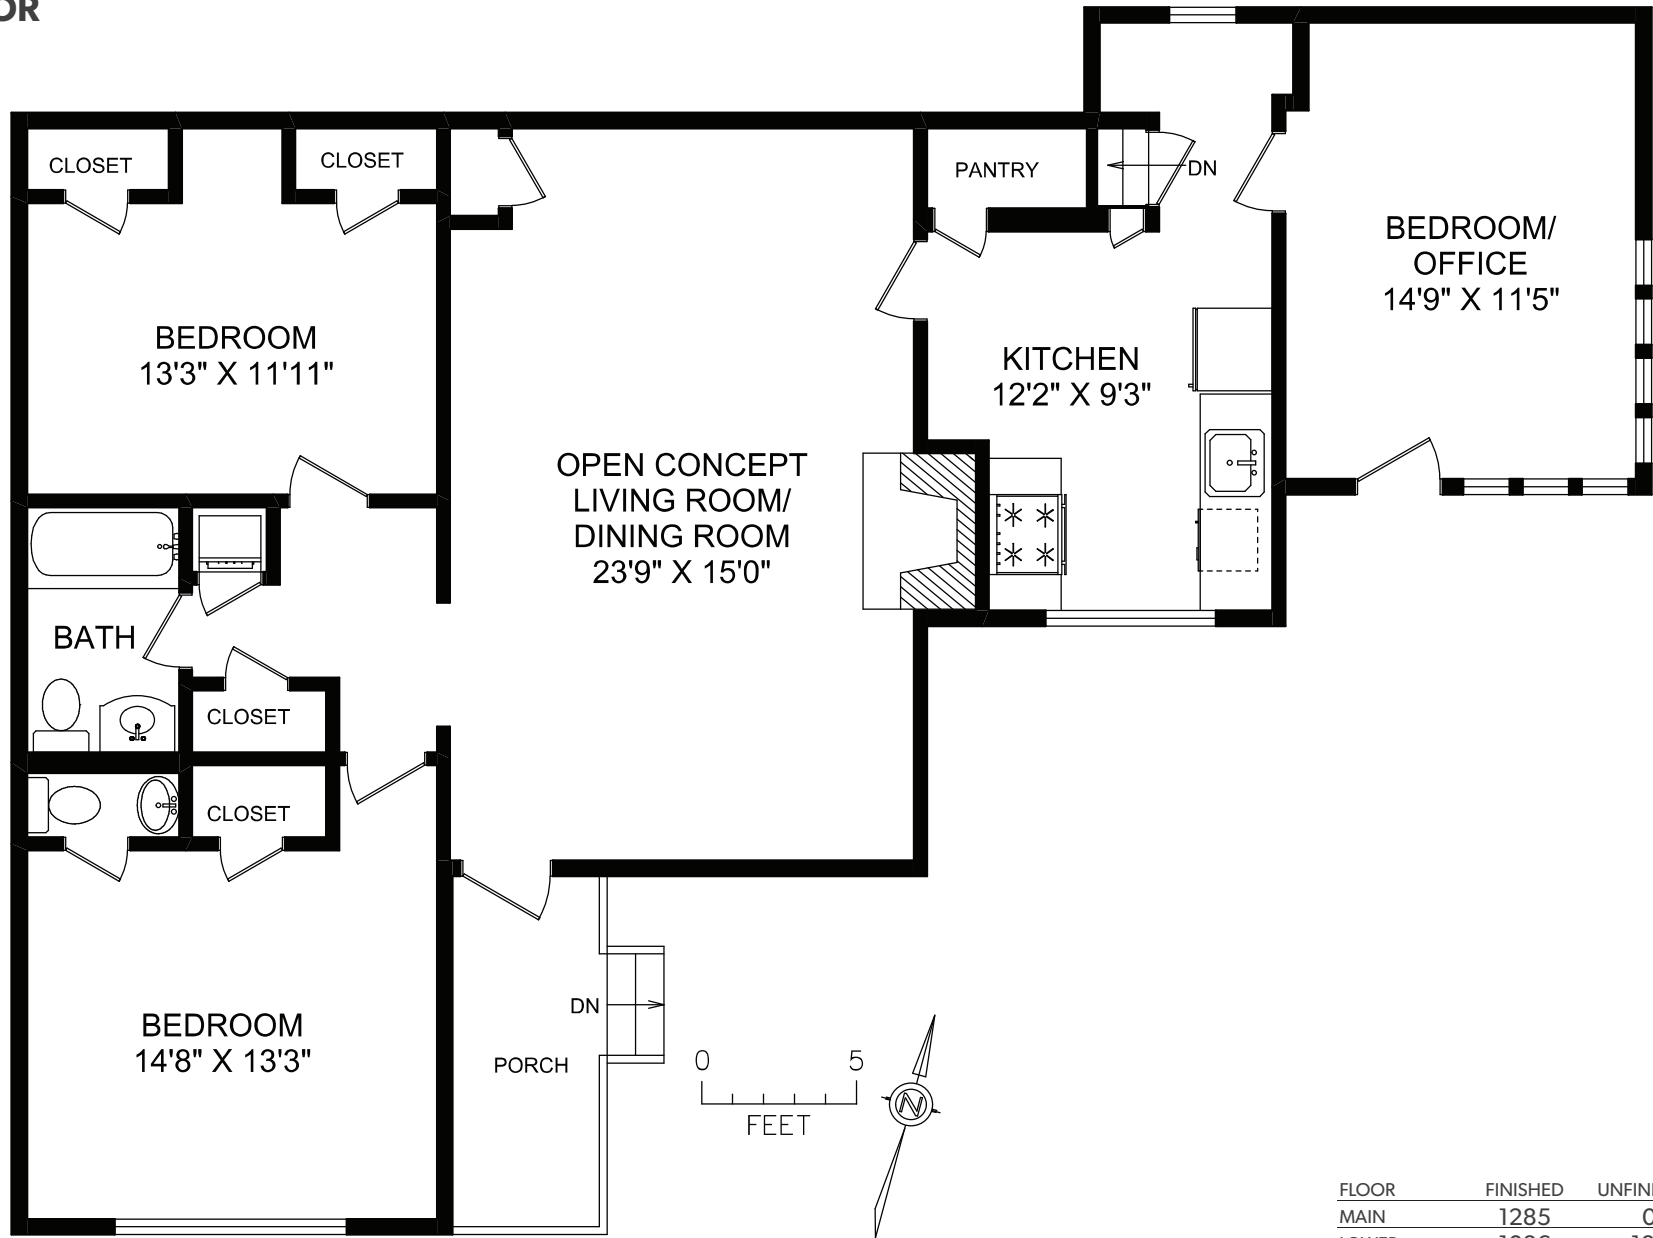

**MAIN FLOOR**

FLOOR	FINISHED	UNFINISHED	TOTAL
MAIN	1285	0	1285
LOWER	1086	187	1055
<b>TOTAL</b>	<b>2371</b>	<b>187</b>	<b>2558</b>

**1734 FAIRFIELD ROAD**

DOCUMENT PREPARED FOR THE EXCLUSIVE USE OF

**ROBERT YOUNG**

250-388-6998  
 ORDERS@REALFOTO.CA MEASURED 05/13/2010 BY CARTER SMITH

All information furnished regarding this property is from sources deemed reliable but no warranty or representation is made to the accuracy thereof. Purchaser to verify measurements if important.

**LOWER FLOOR**

FLOOR	FINISHED	UNFINISHED	TOTAL
MAIN	1285	0	1285
LOWER	1086	187	1055
<b>TOTAL</b>	<b>2371</b>	<b>187</b>	<b>2558</b>

**1734 FAIRFIELD ROAD**

DOCUMENT PREPARED FOR THE EXCLUSIVE USE OF

**ROBERT YOUNG**