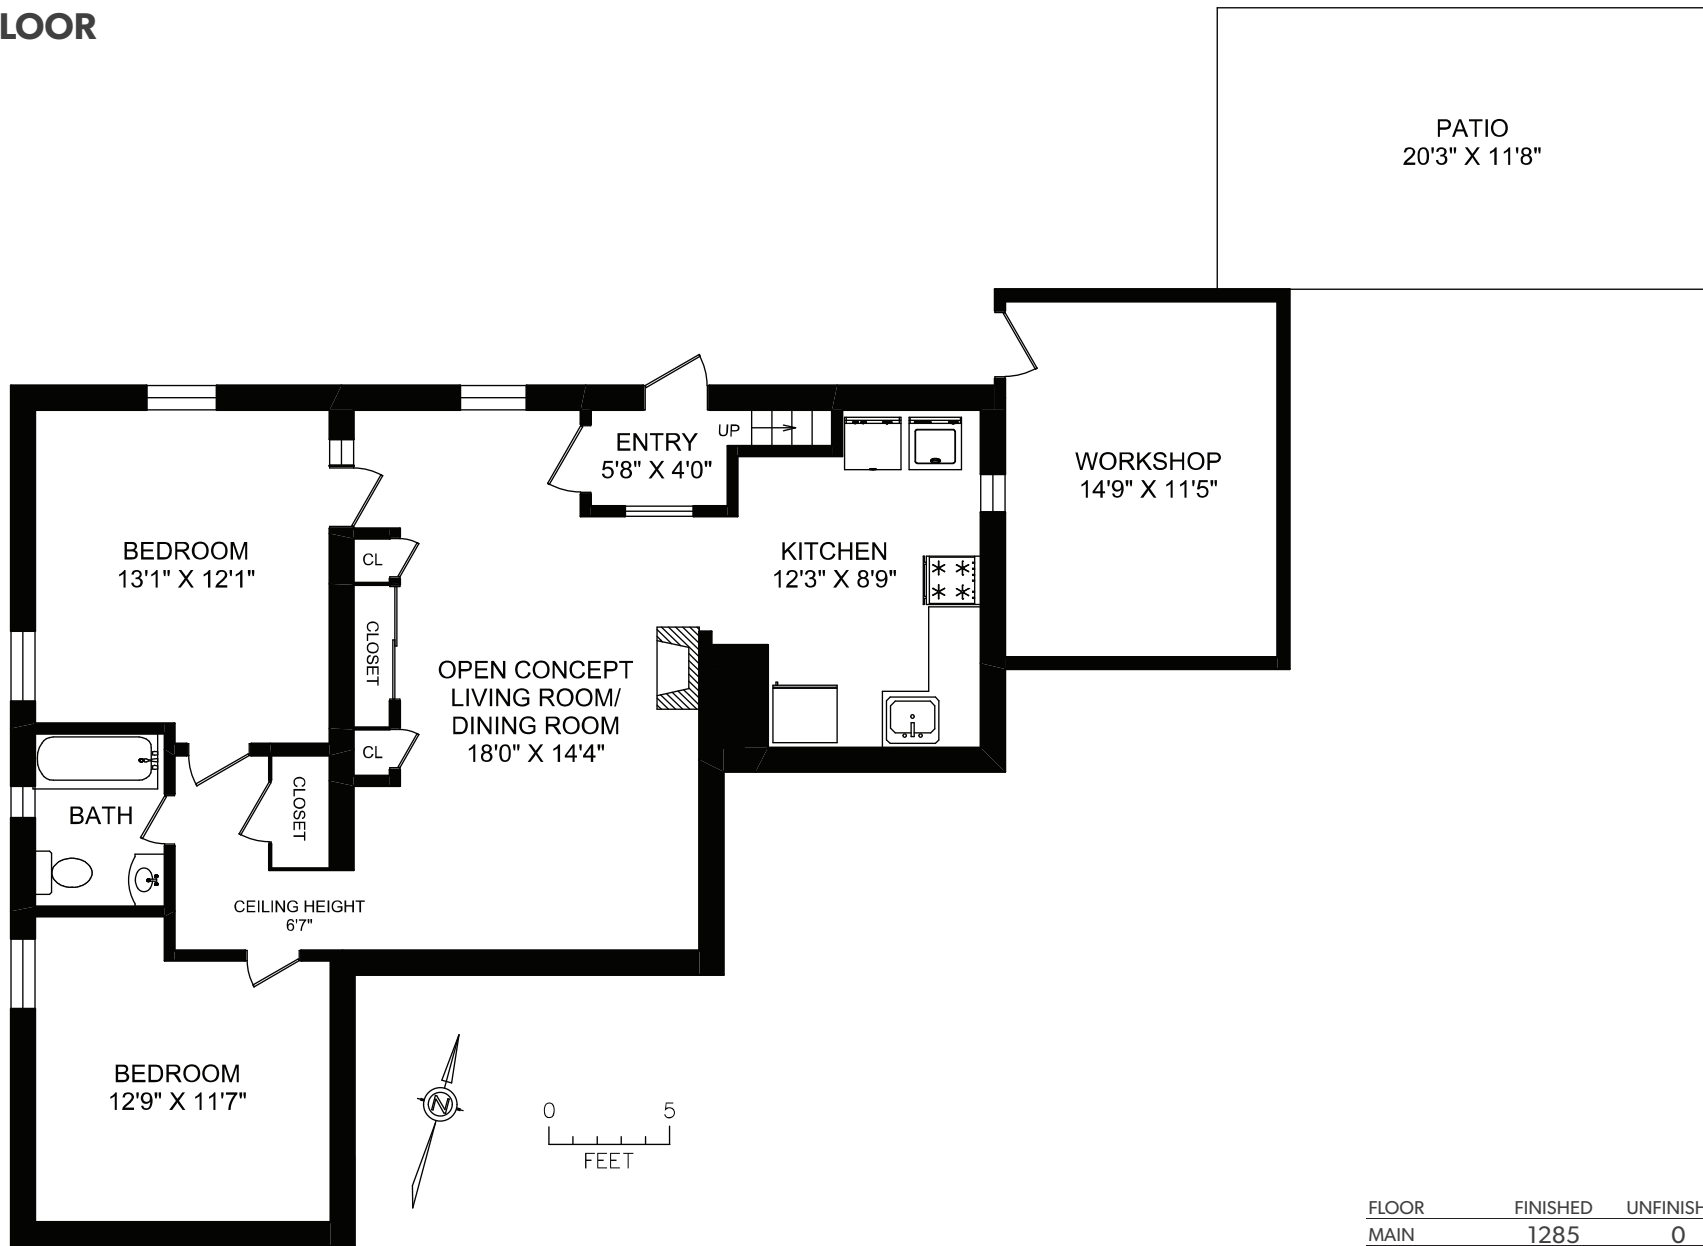

**MAIN FLOOR**

FLOOR	FINISHED	UNFINISHED	TOTAL
MAIN	1285	0	1285
LOWER	1086	187	1055
<b>TOTAL</b>	<b>2371</b>	<b>187</b>	<b>2558</b>

**1734 FAIRFIELD ROAD**

DOCUMENT PREPARED FOR THE EXCLUSIVE USE OF

**ROBERT YOUNG**

250-388-6998  
 ORDERS@REALFOTO.CA MEASURED 05/13/2010 BY CARTER SMITH

All information furnished regarding this property is from sources deemed reliable but no warranty or representation is made to the accuracy thereof. Purchaser to verify measurements if important.

**LOWER FLOOR**

FLOOR	FINISHED	UNFINISHED	TOTAL
MAIN	1285	0	1285
LOWER	1086	187	1055
<b>TOTAL</b>	<b>2371</b>	<b>187</b>	<b>2558</b>

**1734 FAIRFIELD ROAD**

DOCUMENT PREPARED FOR THE EXCLUSIVE USE OF

**ROBERT YOUNG**